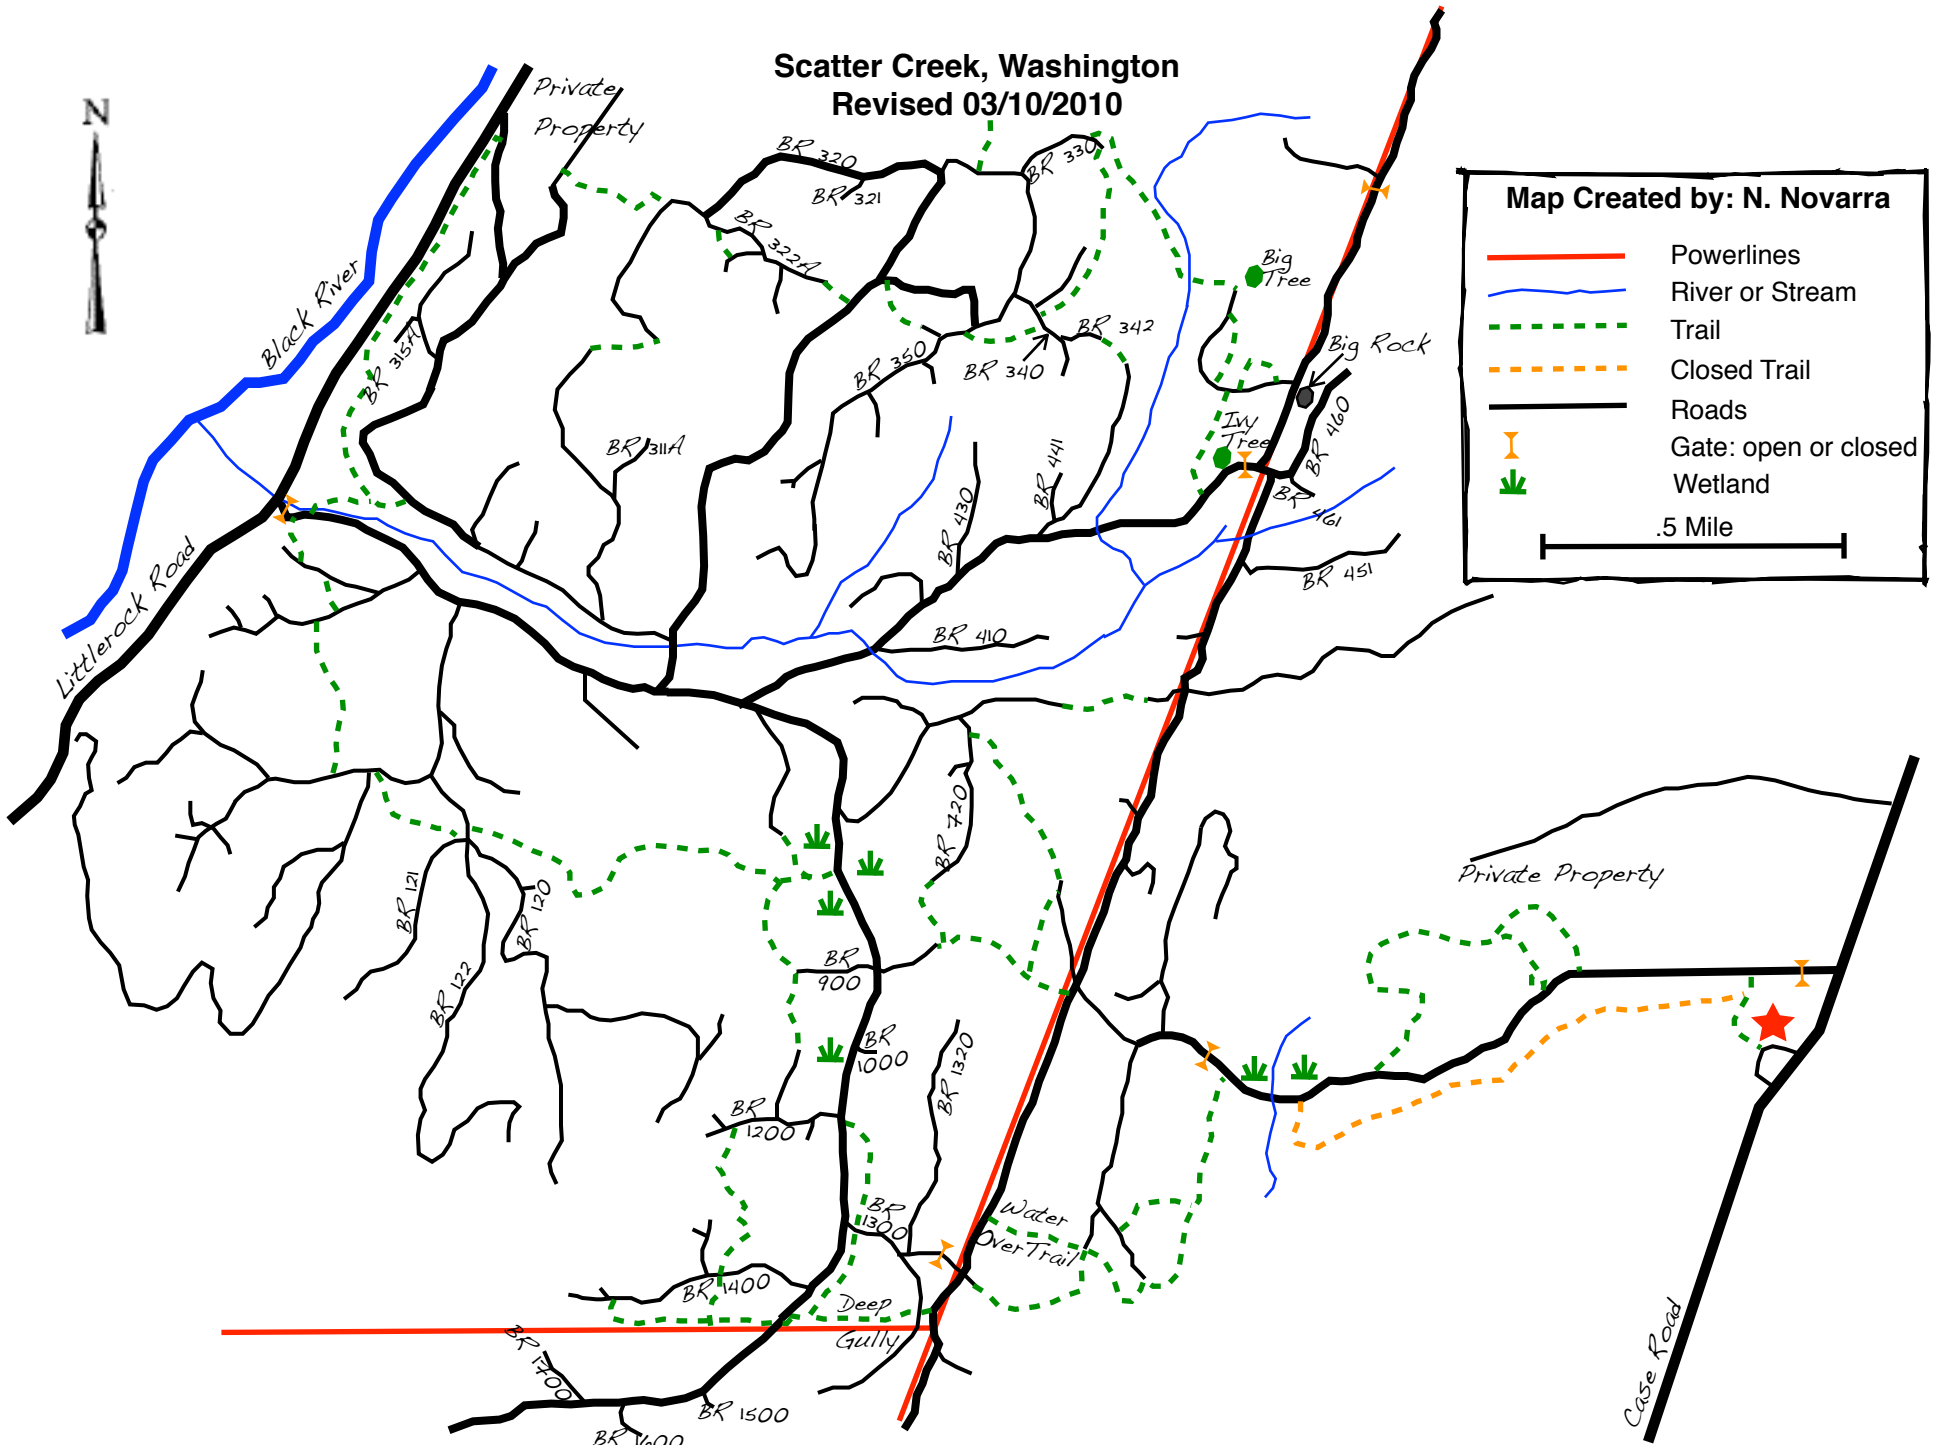

Scatter Creek, Washington
 Revised 03/10/2010

Map Created by: N. Novarra

- Powerlines
- River or Stream
- - - Trail
- - - Closed Trail
- Roads
- ⌋ Gate: open or closed
- ⌋ Wetland

0.5 Mile

Driving Directions: North or Southbound I-5 take **EXIT 95** (Maytown), go **WEST** towards the Farmboy Restaurant. Turn **SOUTH** (Left) on to **CASE ROAD**. Go about 5 miles to the big red barn on the **RIGHT**.