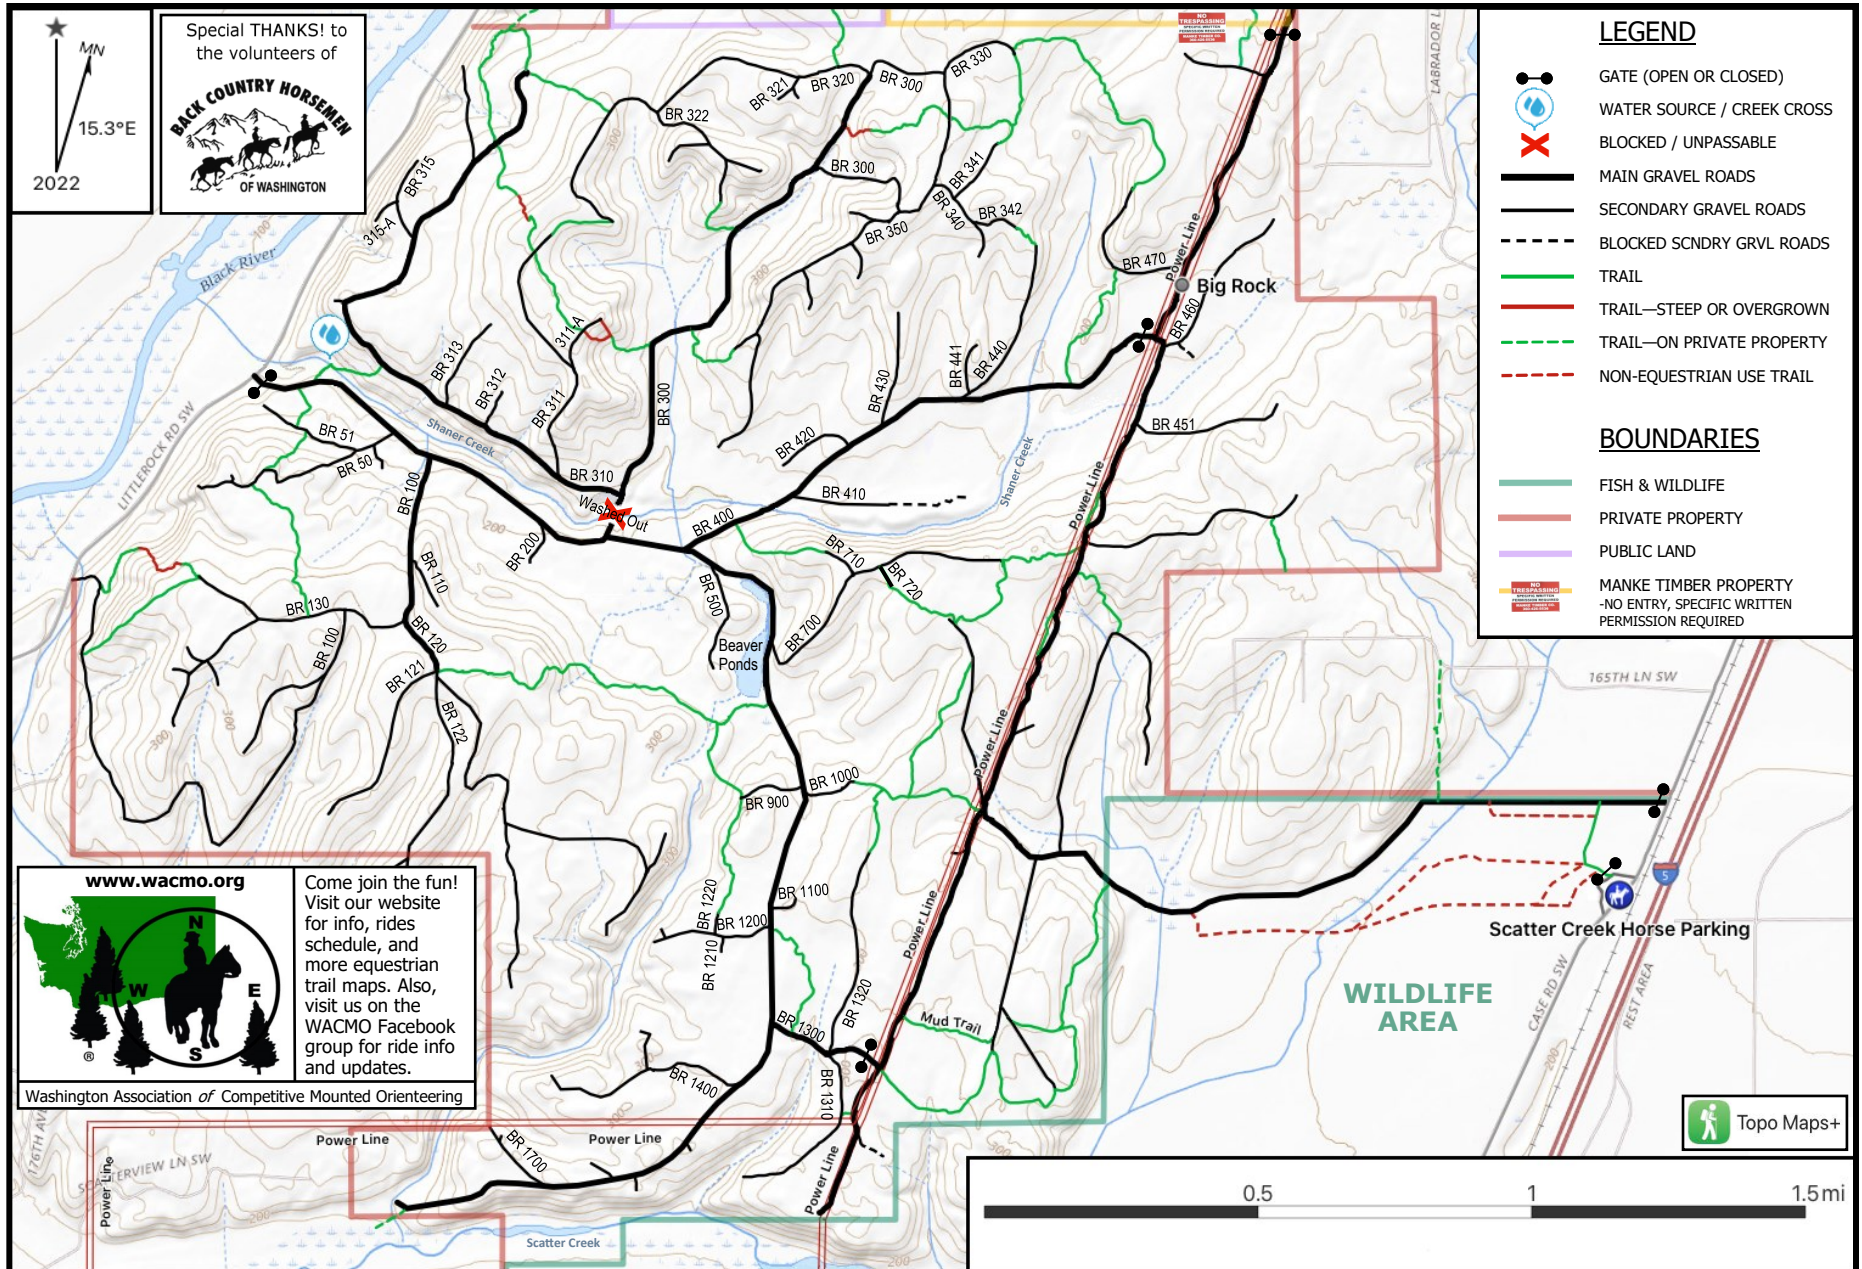

# Scatter Creek Trail System

16801 CASE RD SW  
ROCHESTER, WA 98579

(46.8424407, -122.9849835)

**DRIVING DIRECTIONS:** **Southbound I-5** Take **EXIT 95** (MAYTOWN/LITTLEROCK), keep **LEFT** at fork to continue **NORTHWEST** on **MAYTOWN Rd SW** (follow signs for LITTLEROCK). (.2) Turn **LEFT** onto **CASE Rd SW**. Go **4.1 miles** to the Scatter Creek parking area on the **RIGHT**.  
**Northbound I-5** Take **EXIT 88** (TENINO/ROCHESTER), go **RIGHT** onto **OLD HWY 99 SW**. (.6) Turn **LEFT** onto **LOGANBERRY St SW**. (1.1) Turn **LEFT** onto **183rd Ave SW**. (.3) Turn **RIGHT** onto **CASE Rd SW**. Go **1.6 miles** to the Scatter Creek parking area on the **LEFT**.

**DNR Discover Pass or Fish and Wildlife Vehicle Access Pass** (issued with hunting and fishing license) **REQUIRED FOR PARKING.**

Map originally created by: Noella Novarra  
Updated by: Heidi Schwiger & Sandra Kingshott

\*User assumes all risk associated with this map. As with all maps and related data, inaccuracies may exist and conditions may and do change. Oct 2022